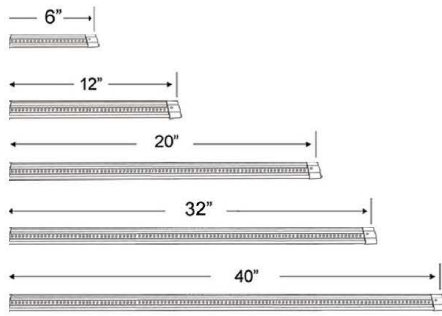

UC-12V

12V

TECHNICAL SPECIFICATIONS:

Ideal for granite counter tops

- :: Requires plug-in electronic or hard wired magnetic drivers
- :: Ultra-low profile—only 1/4" deep
- :: Extruded aluminum housing with white powder coat finish
- :: Polycarbonate end caps with universal feed thru mono-pin receptacle
- :: Smooth white acrylic lens (.125" thickness). No lamp imaging
- :: Highly efficient SMD 3528 chip technology
- :: Integral switch, push on—push off
- :: Mounting hardware and coupler included
- :: Working voltage: 12V DC—driver required
- :: Suitable for interior applications only
- :: Ambient temperature rating: -20°C (4°F) to +40°C (104°F)

1-1/4" width x 1/4" height x Length

ACCESSORIES INCLUDED

12-VOLT LED UNDERCABINET

| CATALOG NO. | LENGTH | COLOR TEMP | WATTS | LUMENS | LED QTY |
|-------------|--------|------------|-------|--------|---------|
| UCW6WW | 6" | 3000K | 2W | 140LM | 24 |
| UCW6W | 6" | 6000K | 2W | 168LM | 24 |
| UCW12WW | 12" | 3000K | 3W | 250LM | 42 |
| UCW12W | 12" | 6000K | 3W | 280LM | 42 |
| UCW20WW | 20" | 3000K | 5W | 420LM | 72 |
| UCW20W | 20" | 6000K | 5W | 462LM | 72 |
| UCW32WW | 32" | 3000K | 8W | 590LM | 96 |
| UCW32W | 32" | 6000K | 8W | 640LM | 96 |
| UCW40WW | 40" | 3000K | 11W | 820LM | 144 |
| UCW40W | 40" | 6000K | 11W | 880LM | 144 |