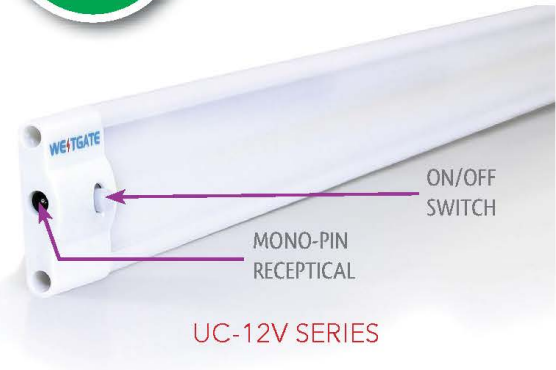

UC-12V

12V

TECHNICAL SPECIFICATIONS:

Ideal for granite counter tops

- :: Requires plug-in electronic or hard wired magnetic drivers
- :: Ultra-low profile—only 1/4" deep
- :: Extruded aluminum housing with white powder coat finish
- :: Polycarbonate end caps with universal feed thru mono-pin receptacle
- :: Smooth white acrylic lens (.125" thickness). No lamp imaging
- :: Highly efficient SMD 3528 chip technology
- :: Integral switch, push on—push off
- :: Mounting hardware and coupler included
- :: Working voltage: 12V DC—driver required
- :: Suitable for interior applications only
- :: Ambient temperature rating: -20°C (4°F) to +40°C (104°F)

FEATURES:

- :: Very low profile, easy to install, cool to the touch
- :: High brightness with excellent color rendition and years of maintenance free operation
- :: Wide selection of mounting hardware, accessories and LED drivers

1-1/4" width x 1/4" height x Length

ACCESSORIES INCLUDED

12-VOLT LED UNDERCABINET

| CATALOG NO. | LENGTH | COLOR TEMP | WATTS | LUMENS | LED QTY |
|-------------|--------|------------|-------|--------|---------|
| UCW6WW | 6" | 3000K | 2W | 140LM | 24 |
| UCW6W | 6" | 6000K | 2W | 168LM | 24 |
| UCW12WW | 12" | 3000K | 3W | 250LM | 42 |
| UCW12W | 12" | 6000K | 3W | 280LM | 42 |
| UCW20WW | 20" | 3000K | 5W | 420LM | 72 |
| UCW20W | 20" | 6000K | 5W | 462LM | 72 |
| UCW32WW | 32" | 3000K | 8W | 590LM | 96 |
| UCW32W | 32" | 6000K | 8W | 640LM | 96 |
| UCW40WW | 40" | 3000K | 11W | 820LM | 144 |
| UCW40W | 40" | 6000K | 11W | 880LM | 144 |