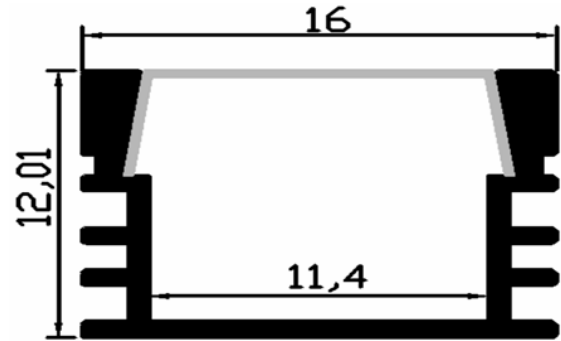

JOB NAME: \_\_\_\_\_

DATE: \_\_\_\_\_

TYPE: \_\_\_\_\_

**DIMENSIONS:**

12X16 mm

**ULR-CH-SURF-DEEP**

**SURFACE MOUNT CHANNELS**

- 12X12mm Surface Mount Channel, 4ft.
- Housing Material: Aluminum
- Mounting: Surface Mount

**CERTIFICATIONS:**

**WARRANTY: 5 years**

MODEL	MATERIAL	MOUNTING
ULR-CH-SURF-DEEP	Aluminum	Surface

**ACCESSORIES:**

ULR-LENS-SURF-F

ULR-LENS-SURF-C

ULR-CH-SURF-DEEP-CAP

MODEL	DESCRIPTION
ULR-LENS-SURF-F	Frosted Lens for 12X12 mm Channels
ULR-LENS-SURF-C	Clear Lens for 12X12 mm Channels
ULR-CH-SURF-DEEP-CAP	End Cap for 12X12 mm Channels