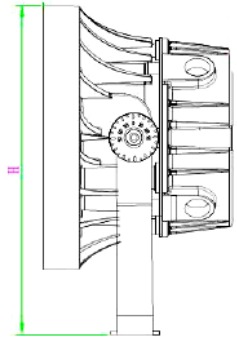

DIMENSIONS:

7.4" D X 5.1" H

TC-FL-12V-30W-RGBW-BT-BR

WG SMART APP COMPATIBLE RGBW FLOOD LIGHT, 12V

ELECTRICAL SPECIFICATIONS:

- Voltage: 12V
- Wattage: 30W
- Power factor: >0.9
- Efficacy: 27LM/W

HOUSING SPECIFICATIONS: