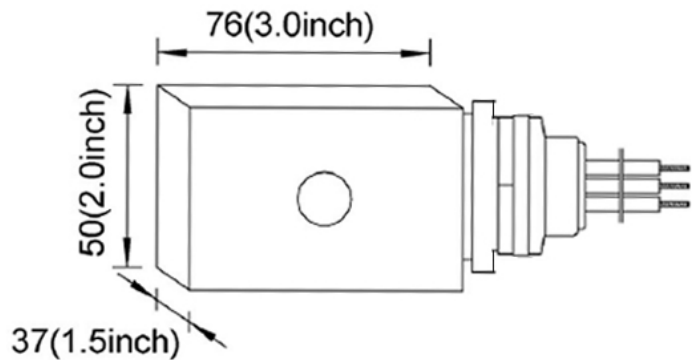

**120V**

**PC-1** is a dusk-to-dawn photocell light switch with input voltage of 100-120VAC. The stem size is 1/2" NPT. It conforms to UL standard 773A.

**Applications:**

- All outdoor lights

**PC-1**

Voltage	120V AC, 50/60Hz
Rated Load	Tungsten - 1800W Ballast - 1100VA
Power Consumption	1.5VA
On/Off Levels	10~20 Lx, On (Dusk) / 30~60 Lx, Off (Dawn)
Reaction Time	30 Seconds
Detection Angle	180°
Operating Temperature	-40°F ~ 158°F
Wire Length	6" AWG#16
IP Rating	IP54