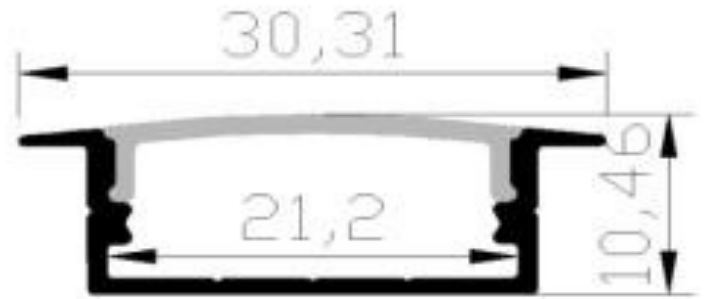

JOB NAME: _____

DATE: _____

TYPE: _____

DIMENSIONS:

30.31X10.46 mm

ULR-CH-REC-SHALLOW

RECESSED MOUNT CHANNELS

- 20X10mm Recessed Mount Channel, 4ft.
- Housing Material: Aluminum
- Mounting: Recessed Mount

CERTIFICATIONS:

WARRANTY: 5 years

MODEL	MATERIAL	MOUNTING
ULR-CH-REC-SHALLOW	Aluminum	Surface

ACCESSORIES:

ULR-LENS-REC-F

ULR-LENS-REC-C

ULR-CH-REC-SHALLOW-CAP

MODEL	DESCRIPTION
ULR-LENS-REC-F	Frosted Lens for 20X10 mm Channels
ULR-LENS-REC-C	Clear Lens for 20X10 mm Channels
ULR-CH-REC-SHALLOW-CAP	End Cap for 20X10 mm Channels