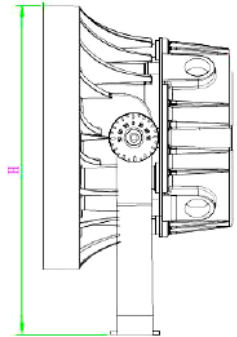

DIMENSIONS:

7.4" D X 5.1" H

TC-FL-30W-RGBW-BT-BR

WG SMART APP COMPATIBLE RGBW FLOOD LIGHT, 12V

ELECTRICAL SPECIFICATIONS:

- Voltage: 120~277V
- Wattage: 30W
- Power factor: >0.9
- Efficacy: 27LM/W

HOUSING SPECIFICATIONS: