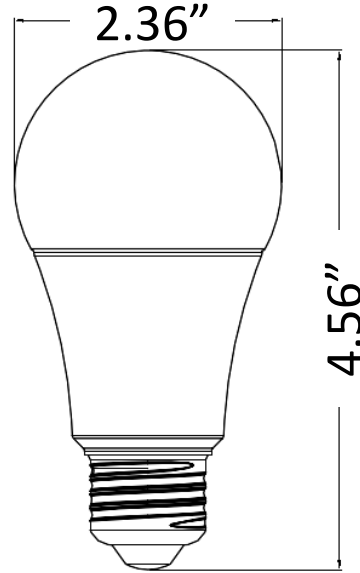

DIMENSIONS:

TC-A19-9W-RGBW-WIFI

WG SMART APP COMPATIBLE RGBW A19 LAMP

ELECTRICAL SPECIFICATIONS:

- Voltage: 120VAC
- Wattage: 9W
- Efficacy: 88LM/W

HOUSING SPECIFICATIONS:

- Long life-reduced re-lamping cost
- Base: E26
- Lifespan: 25,000 hr.
- Operating temperature: -4°F~113°F

CERTIFICATIONS: UL, FCC

MODEL	WATTS	VOLTAGE	LUMENS	COLOR TEMP
TC-A19-9W-RGBW-WIFI	9W	120VAC	800 LM	RGBW

LIGHTING SPECIFICATIONS:

- Dimming: dimmable (Controlled by WG Smart App)
- Total lumens: 800LM
- Color temperature: RGBW (Controlled by WG Smart App)
- CRI: 80