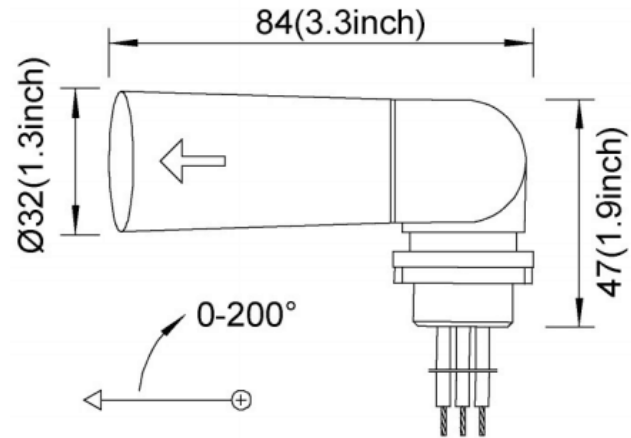

120V

**PC-2S** is a dusk-to-dawn swivel photocell light switch with input voltage of 100-120VAC. The stem size is ½" NPT. It conforms to UL standard 773A.

**Applications:**

- All outdoor lights

**PC-2S**

Voltage	120V AC, 50/60Hz
Rated Load	Tungsten - 1800W Ballast - 1100VA
Power Consumption	1.5W Max.
On/Off Levels	10~20 Lx, On (Dusk) / 30~60 Lx , Off (Dawn)
Reaction Time	30 Seconds
Detection Angle	180°
Operating Temperature	-40°F ~ 158°F
Wire Length	6" AWG#16
IP Rating	IP54