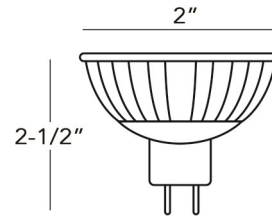

JOB NAME:

DATE:

DIMENSIONS:

2 - 1/2 " x

MR16-500L-30K-D
 MR16-500L-50K-D

MR16 Lamps

Ideal for restaurants, retail stores, showrooms and residential applications. Especially suited for areas where accessing the fixture is costly.

MODEL NO.	WATTS	LM	BEAM	COLOR
MR16-500L-30K-D	7W	500	38°	WW 3000K
MR16-500L-50K-D	7W	560	38°	CW 5000K

ELECTRICAL SPECIFICATIONS:

- Voltage: 12 Volts AC or DC
- Wattage: 7W

LIGHTING SPECIFICATIONS:

- Lumens: 4250LM and 6375LM
- Dimmable: Yes
- Replaces 65W halogen
- Beam spread: 38°
- Base: bi-pin GX 5.3
- CRI: 80