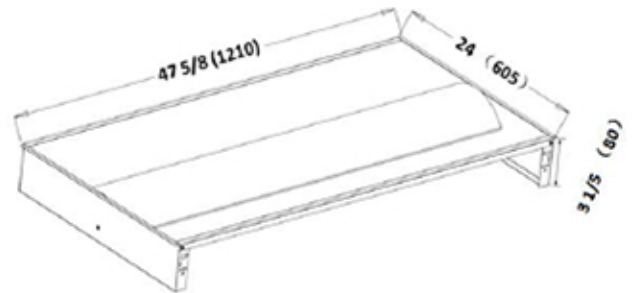

JOB NAME: \_\_\_\_\_

DATE: \_\_\_\_\_

TYPE: \_\_\_\_\_

**DIMENSIONS:**

47 5/8" L x 24" W x 3.1/5" D

**LTR-2x4-50W-40K-D**  
**LTR-2x4-50W-50K-D**

**LED Troffers 2x4**

Ideal one-for-one replacement of conventional lighting systems such as HID and fluorescent. Applications include offices, Libraries and other indoor spaces. Luminaire shall be recessed mounted in a ceiling.